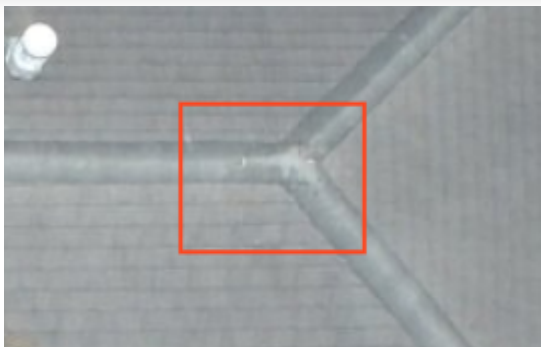

1035712 Severity: 3 damaged vent

Remedy action:
replace vent

Paul braddick:
damage from animals chewing through plastic vent sides

1035713 Severity: 4 Worn section

Remedy action:
replace

Paul braddick:
shingles broken and worn from weather

1035719 Severity: 4 Worn section

1035720 Severity: 4 Worn section

1035721 Severity: 4 Worn section

1035722 Severity: 4 Worn section

1035723 Severity: 4 Worn section

1035724 Severity: 4 Worn section

1035725 Severity: 4 Worn section

1035726 Severity: 4 Worn section

1035728

Severity: 1

Worn section

🔧 Remedy action:

replace

Paul braddick:

damage from roofing crew